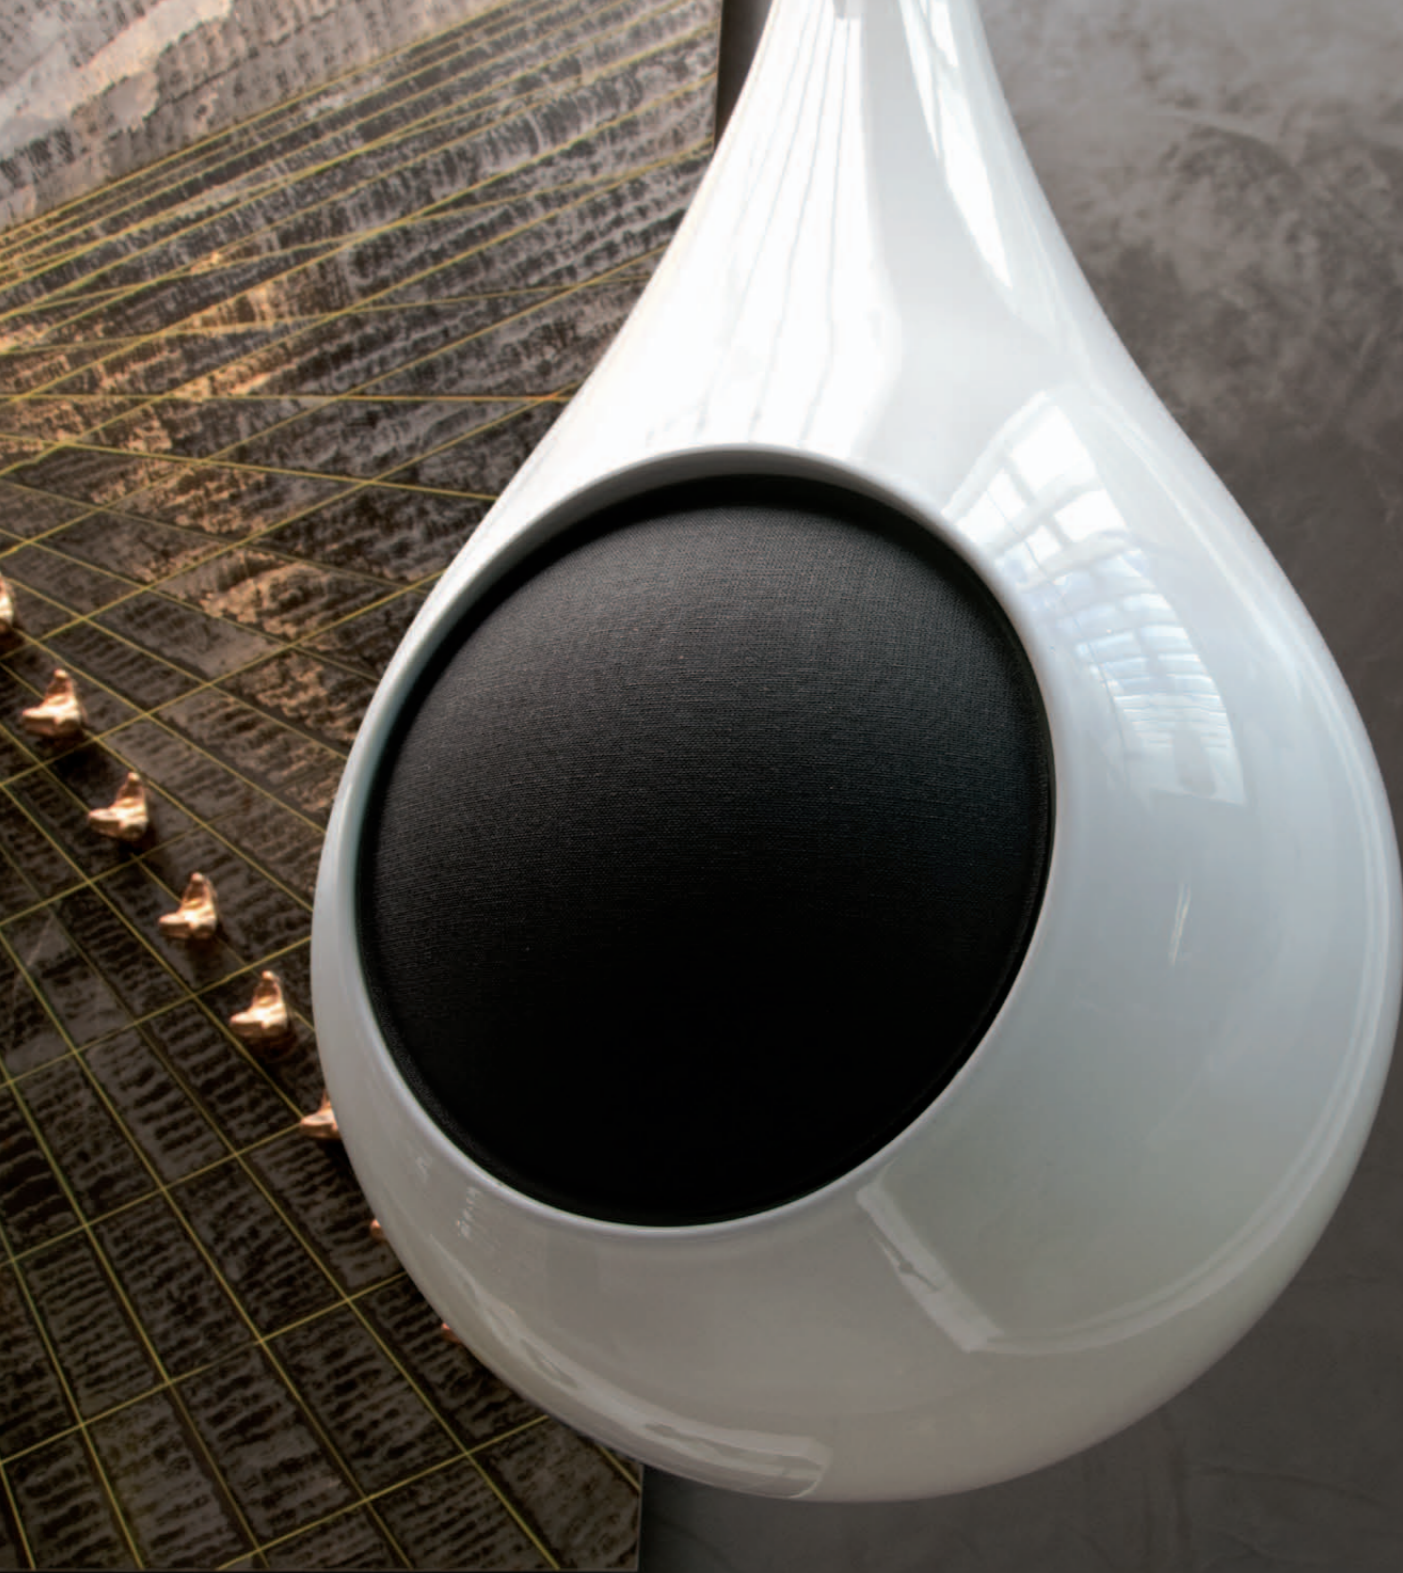

Arte e passione
in una Goccia di ceramica