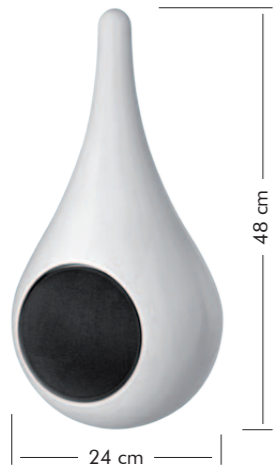

Driven by our passion for sound, the prestigious ceramics of our home town and a desire for elegance, we have reinvented the Drop-speaker. The loudspeaker is attached to a die cast aluminum basket, the cone is made of cellulose and the suspension is made of rubber, so as to ensure the perfect reproduction of mid and low frequencies. The 25-mm silk dome tweeter helps reproducing a bright, clear and clean-cut sound, and will make you enjoy every single moment spent listening to it. Besides being a suitable material thanks to its rigidity and delicacy, ceramic offers a wide choice of colors, from pastel colors to gold, copper and platinum, thus giving us the opportunity to create genuine works of art. In order for you to fully appreciate the design of this speaker, we have created an innovative fixing method which enables installation (wall and ceiling) with a special stainless steel bracket and two carefully selected supporting cables coming out of the Drop's top. The cables fulfill a double function: they connect the drop to the bracket and they electrically connect it to the amplifier system.

SVK114

Immagine in dimensioni reali - Life-size photo

Made in Italy - 3-year Warranty

goccia - drop

Tipo	Type	sospensione pneumatica air suspension
Potenza RMS	Power RMS (W)	90
Potenza Massima	Max Power (W)	180
Risp. in frequenza	Frequency response (Hz)	45-20K
Sensibilità	Sensitivity dB (1W/1m)	90
Impedenza nominale	Nominal impedance (Ω)	8
Woofer cono in cellulosa	Cellulose cone woofer Ø (cm)	13,0
Tweeter a cupola in seta diametro bobina	Silk dome tweeter coil Ø (cm)	2,5
Lunghezza cavi*	Speaker cable lenght (cm)*	150,0
Dimensioni	Dimensions H x W x D (cm)	48,0 x 24,0 x 24,0
Peso	Weight (Kg)	4,2