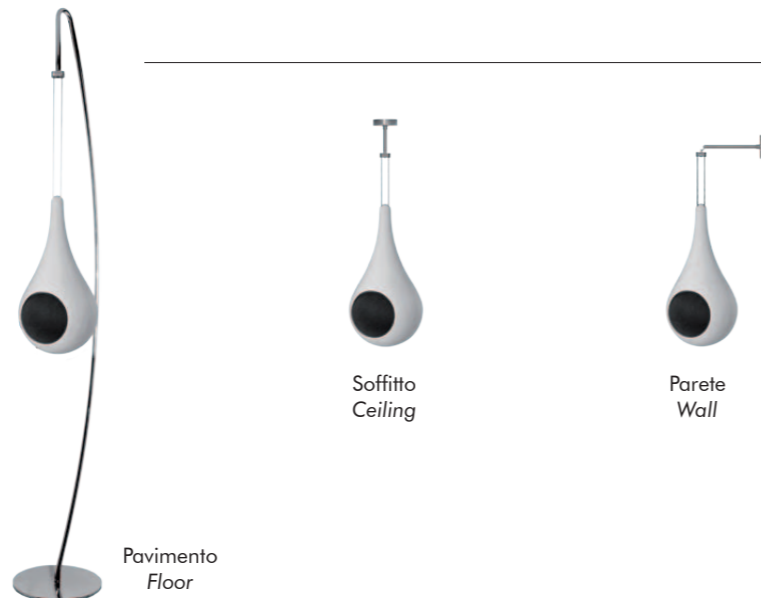

Driven by our passion for sound, the prestigious ceramics of our home town and a desire for elegance, we have reinvented the Drop-speaker. The loudspeaker is attached to a die cast aluminum basket, the cone is made of cellulose and the suspension is made of rubber, so as to ensure the perfect reproduction of mid and low frequencies. The 25-mm silk dome tweeter helps reproducing a bright, clear and clean-cut sound, and will make you enjoy every single moment spent listening to it. Besides being a suitable material thanks to its rigidity and delicacy, ceramic offers a wide choice of colors, from pastel colors to gold, copper and platinum, thus giving us the opportunity to create genuine works of art. In order for you to fully appreciate the design of this speaker, we have created an innovative fixing method which enables installation (wall and ceiling) with a special stainless steel bracket and two carefully selected supporting cables coming out of the Drop's top. The cables fulfill a double function: they connect the drop to the bracket and they electrically connect it to the amplifier system.

Colori pastello - Pastel colours

Colori metallici - Metallic colours

Colori perlati - Pearl colours

*La lunghezza dei cavi del diffusore è pari a 150 cm. Nel caso ci sia la necessità di una lunghezza diversa, è necessario specificarlo in fase di ordine - The standard speaker cable length is 150 cm. In case you need a specific length, please specify it while ordering.

Sistemi di fissaggio Fixing System	Pavimento Floor	Soffitto Ceiling	Parete Wall
Codice Code	HPX209X Acciaio inox Stainless steel	HWX016S Acciaio inox satinato Satin stainless steel	HWX031S Acciaio inox satinato Satin stainless steel
Dimensioni Dimensions H x W x D (cm)	208,0 x 35,0 x 35,0	HWX016L Acciaio inox lucido Polished stainless steel	HWX031L Acciaio inox lucido Polished stainless steel
Peso Weight (Kg)	10,1	0,5	0,6