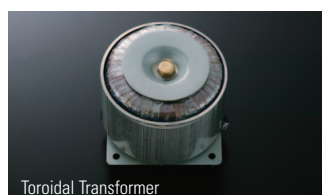

PM-15S2 Limited Edition
PREMIUM INTEGRATED STEREO AMPLIFIER

Customized Components

Toroidal Transformer